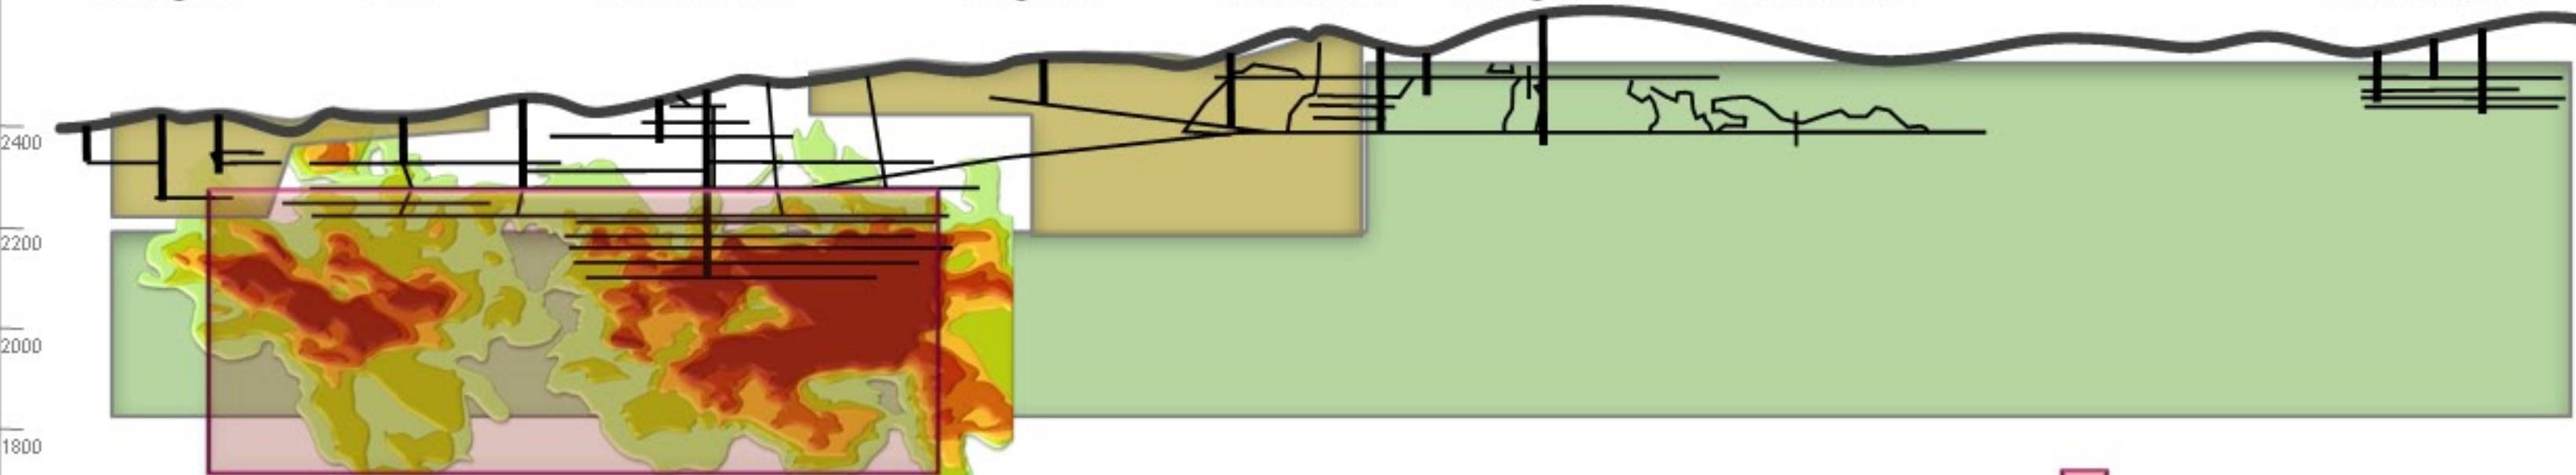

Cozamin Mine - Longitudinal Section

Zaragoza 9-550 San Roberto Viriginias San Rafael San Ignacia San Antonio San Bernabe

-  Cozamin Resource Area
-  Surface Drill Program Area
-  Unexplored Potential

◀ West

East ▶

500 meters